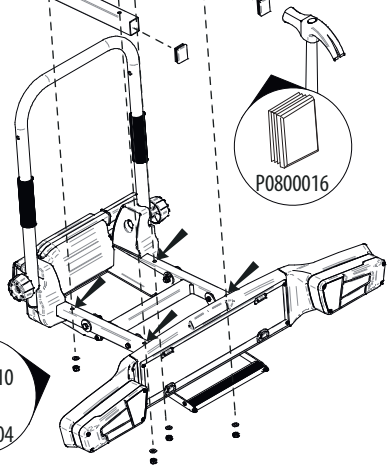

1

Art.708

2

Art.713

3

OK

4