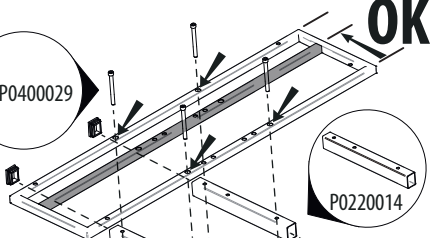

1

Art.708

2

Art.713

3

OK

4